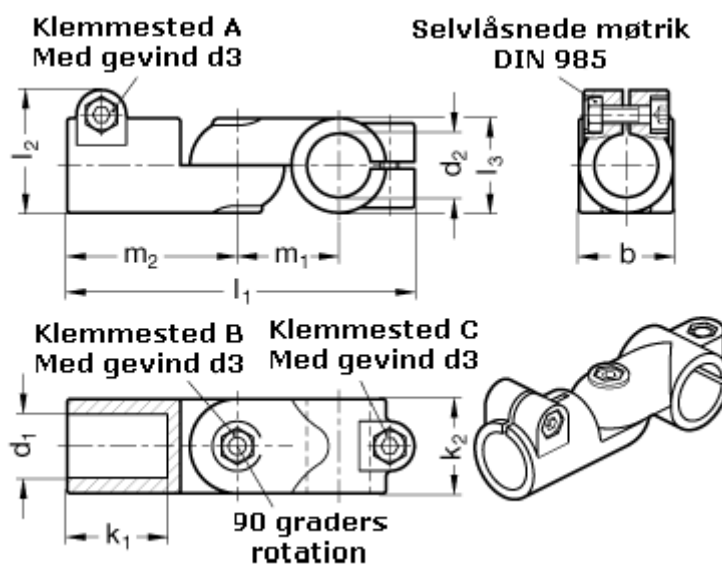

Article number: 20288B20B30S2BL

Description: E+G Swivel clamp - GN 288-B20-B30-S-2-BL

Measures

$b = 40$	$m_1 = 43$
$d_1 = B20$	$m_2 = 72$
$d_2 = B30$	
$d_3 = M 8$	
$k_1 = 42.5$	
$k_2 = 40$	
$l_1 = 147$	
$l_2 = 52.0$	